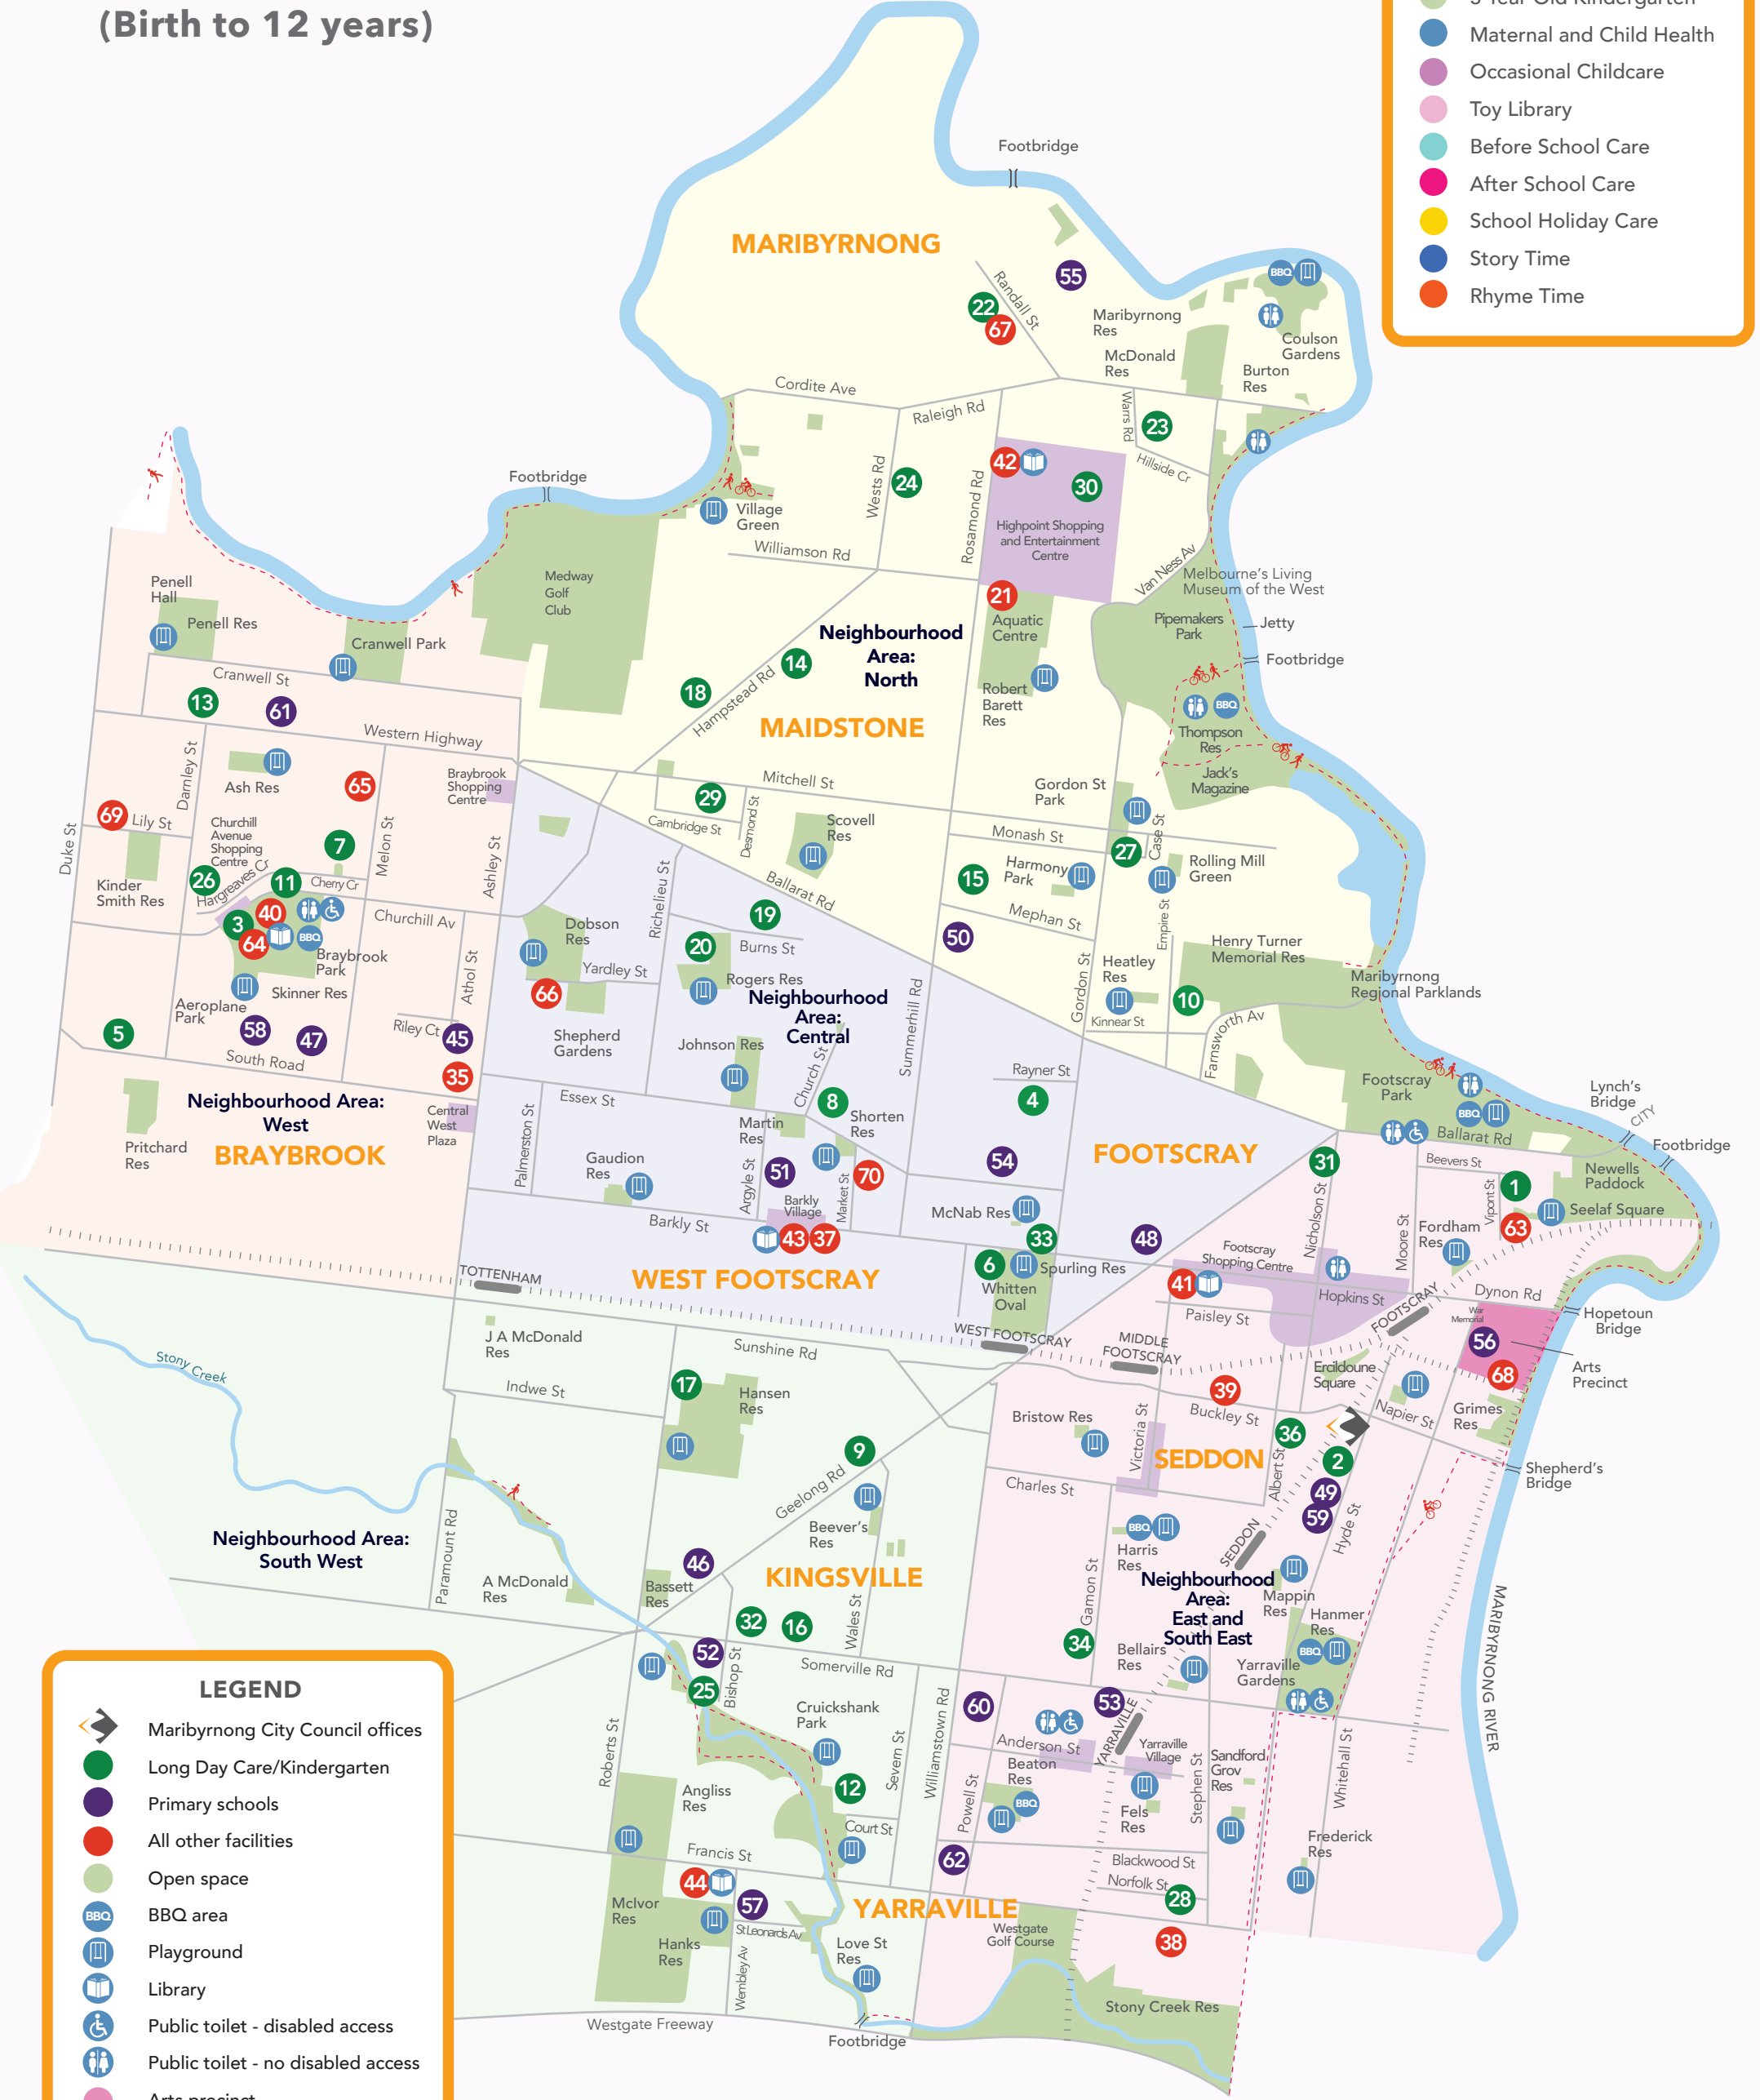

# Children's Services in Maribyrnong (Birth to 12 years)

**SERVICE COLOUR KEY**

- Long Day Childcare with Integrated Kindergarten
- 4 Year Old Kindergarten
- 3 Year Old Kindergarten
- Maternal and Child Health
- Occasional Childcare
- Toy Library
- Before School Care
- After School Care
- School Holiday Care
- Story Time
- Rhyme Time

**LEGEND**

- Maribyrnong City Council offices
- Long Day Care/Kindergarten
- Primary schools
- All other facilities
- Open space
- BBQ area
- Playground
- Library
- Public toilet - disabled access
- Public toilet - no disabled access
- Arts precinct
- Shopping precinct
- Train line
- Train station
- Walking track / bike track

**Disclaimer:** All due care has been taken to prepare this map and its contents. However, Maribyrnong City Council does not accept liability for any statements, opinions, errors or omissions contained herein.