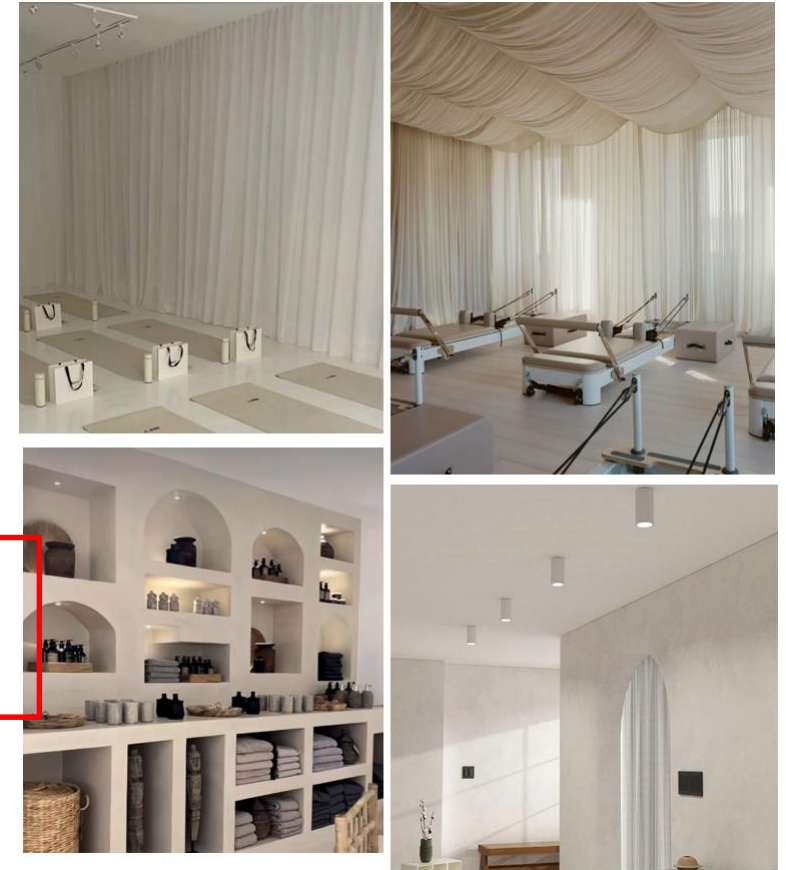

Plans and fit-out

Soulmates.

**CITY OF MARIBYRNONG
ADVERTISED PLAN**

Soulmates Pilates	Concept mock up
11 Commercial Street	29/11/2024
Total Area Internal (exclude toilet)	62sqm2
Total car parking	12

Electrical update and concept

**CITY OF MARIBYRNONG
ADVERTISED PLAN**

Soulmates Pilates	Concept mock up
Version 1.0	29/11/2024

Ariel View – including parking

Side parking
(note not
included in
count)

**CITY OF MARIBYRNONG
ADVERTISED PLAN**