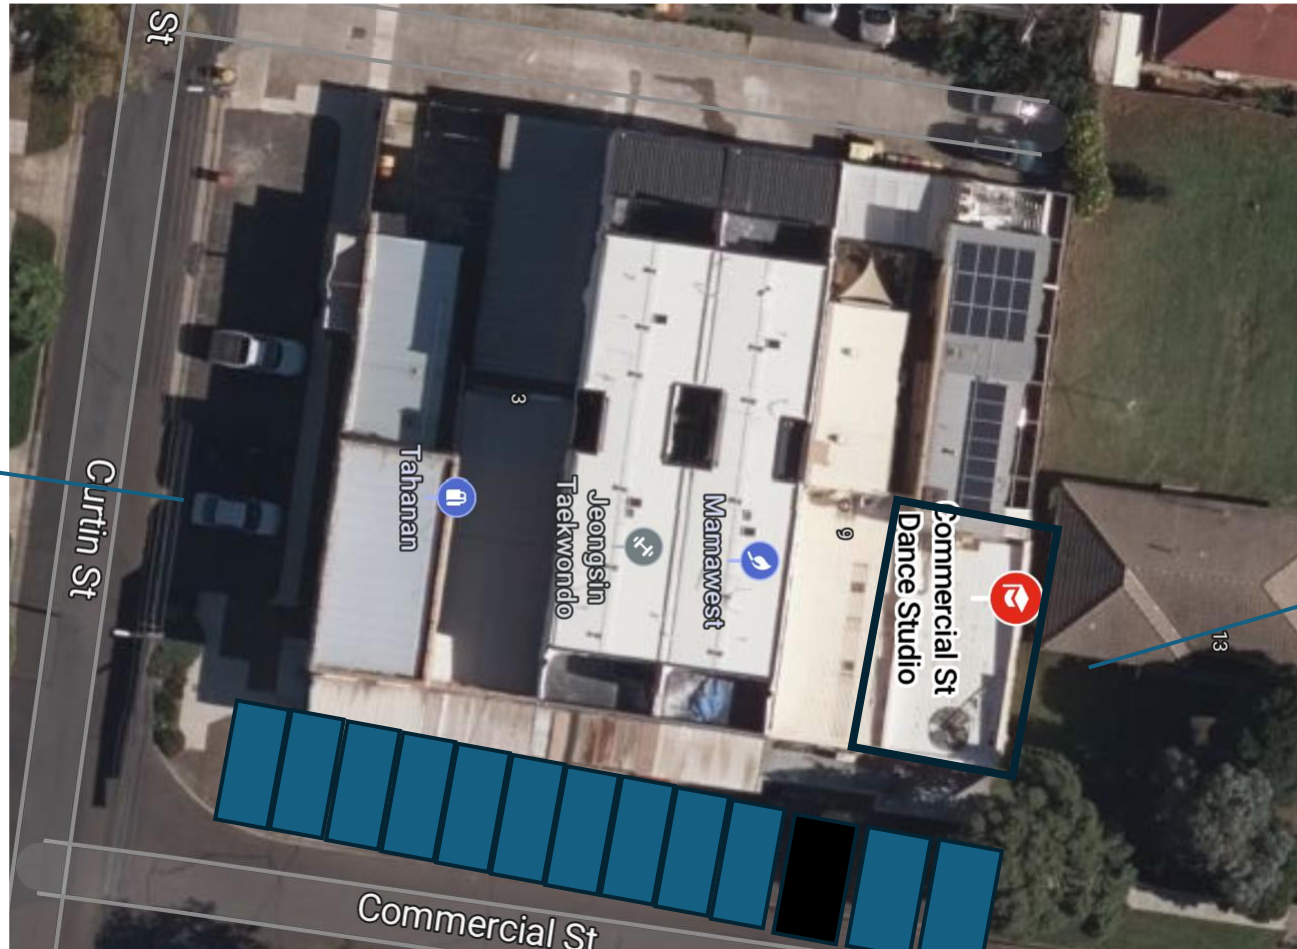

Plans and fit-out

Soulmates.

**CITY OF MARIBYRNONG
ADVERTISED PLAN**

Soulmates Pilates	Concept mock up
11 Commercial Street	29/11/2024
Total Area Internal (exclude toilet)	62sqm2
Total car parking	12

Electrical update and concept

**CITY OF MARIBYRNONG
ADVERTISED PLAN**

Soulmates Pilates	Concept mock up
Version 1.0	29/11/2024

Ariel View – including parking

Side parking
(note not
included in
count)

**CITY OF MARIBYRNONG
ADVERTISED PLAN**