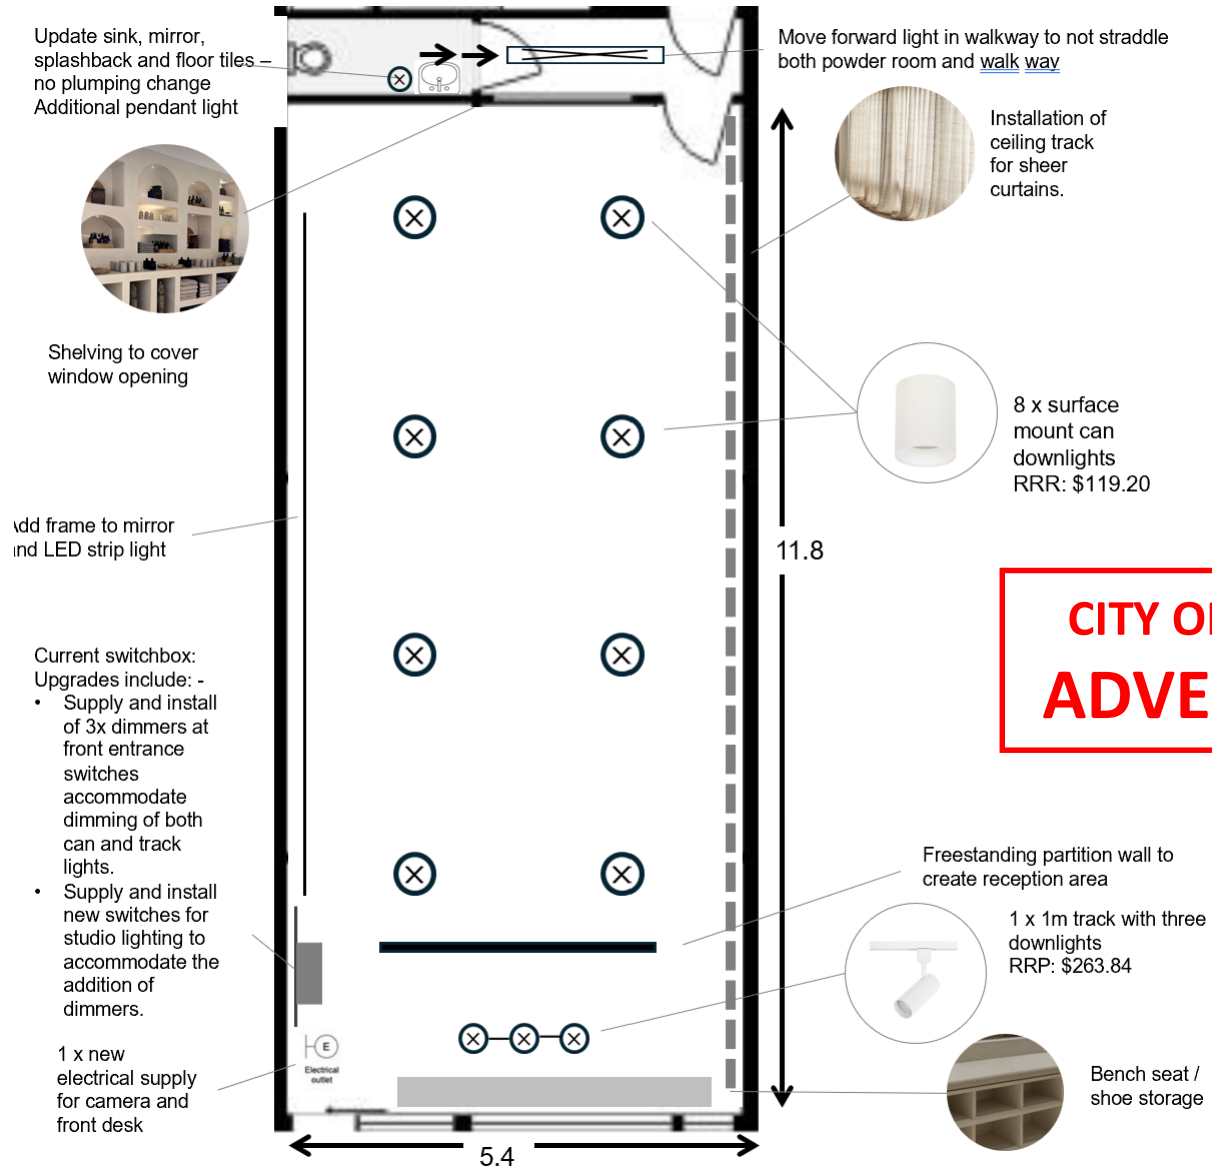

Plans and fit-out

Soulmates.

**CITY OF MARIBYRNONG
ADVERTISED PLAN**

Soulmates Pilates	Concept mock up
11 Commercial Street	29/11/2024
Total Area Internal (exclude toilet)	62sqm2
Total car parking	12

Electrical update and concept

**CITY OF MARIBYRNONG
ADVERTISED PLAN**

Soulmates Pilates	Concept mock up
Version 1.0	29/11/2024

Ariel View – including parking

Side parking
(note not
included in
count)

**CITY OF MARIBYRNONG
ADVERTISED PLAN**

Studio location

Parking directly in front

Soulmates Pilates	Concept mock up
Version 1.0	29/11/2024

Signage

Soulmates.

Window Frosting with cut-out [1400mm high]

**CITY OF MARIBYRNONG
ADVERTISED PLAN**

Soulmates Pilates	Signage mock up
Version 1.0	29/11/2024