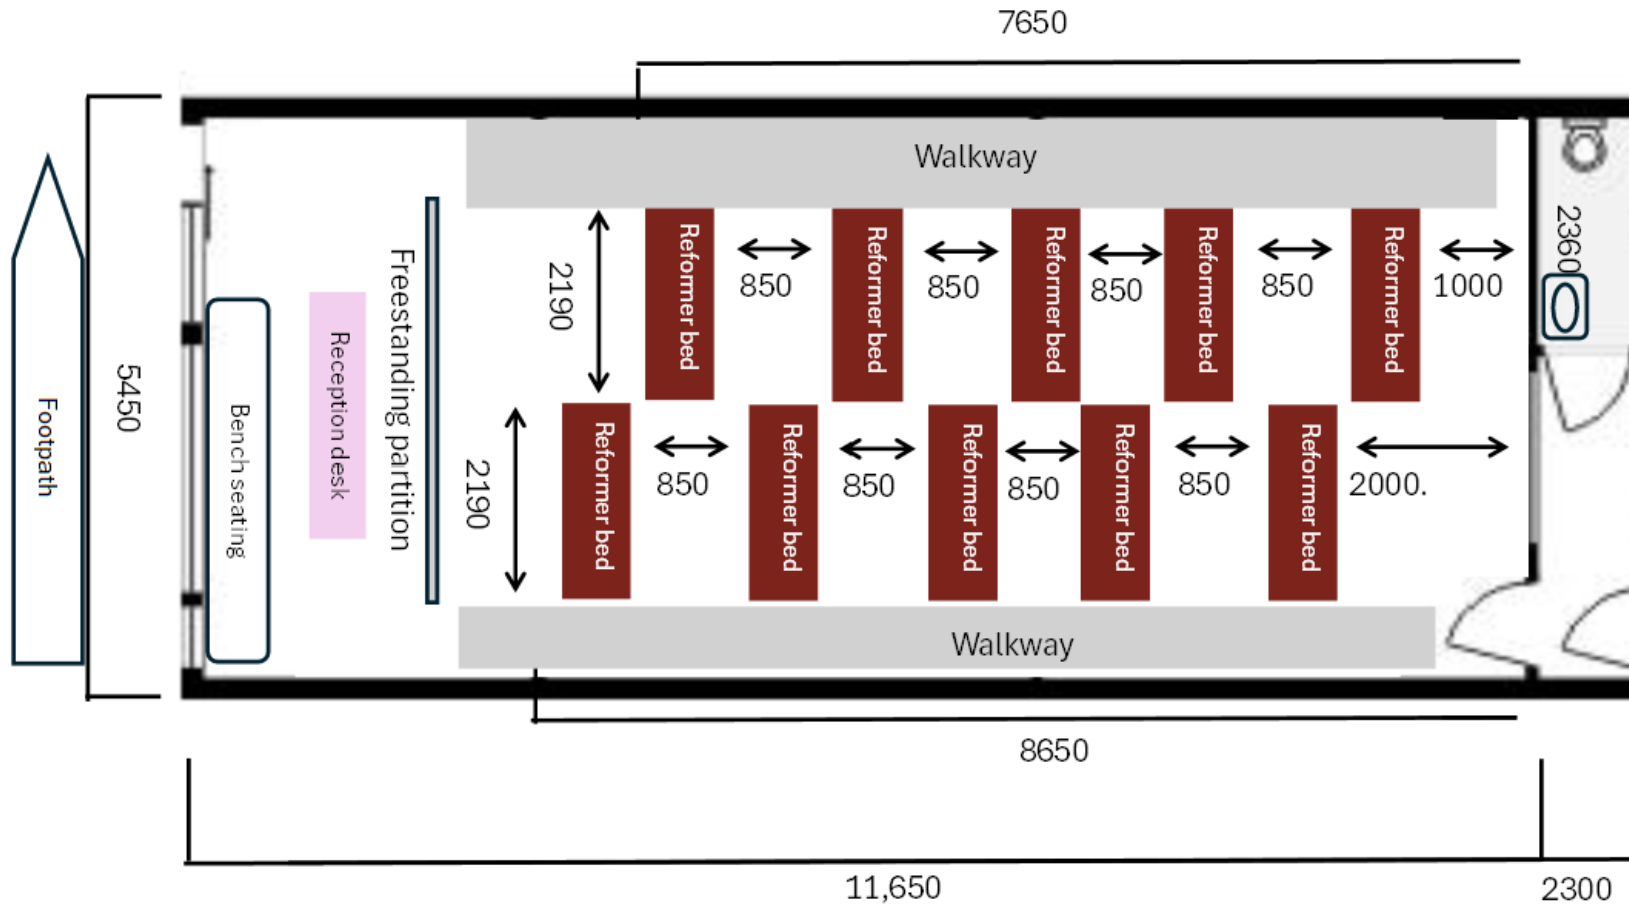

Plans and fit-out

Soulmates.

**CITY OF MARIBYRNONG
ADVERTISED PLAN**

Soulmates Pilates	Concept mock up
11 Commercial Street	29/11/2024
Total Area Internal (exclude toilet)	62sqm2
Total car parking	12

Electrical update and concept

**CITY OF MARIBYRNONG
ADVERTISED PLAN**

Soulmates Pilates	Concept mock up
Version 1.0	29/11/2024

Ariel View – including parking

Side parking
(note not
included in
count)

**CITY OF MARIBYRNONG
ADVERTISED PLAN**

Studio location

Parking directly in front

Soulmates Pilates	Concept mock up
Version 1.0	29/11/2024

Signage

Soulmates.

Window Frosting with cut-out [1400mm high]

**CITY OF MARIBYRNONG
ADVERTISED PLAN**

Soulmates Pilates	Signage mock up
Version 1.0	29/11/2024