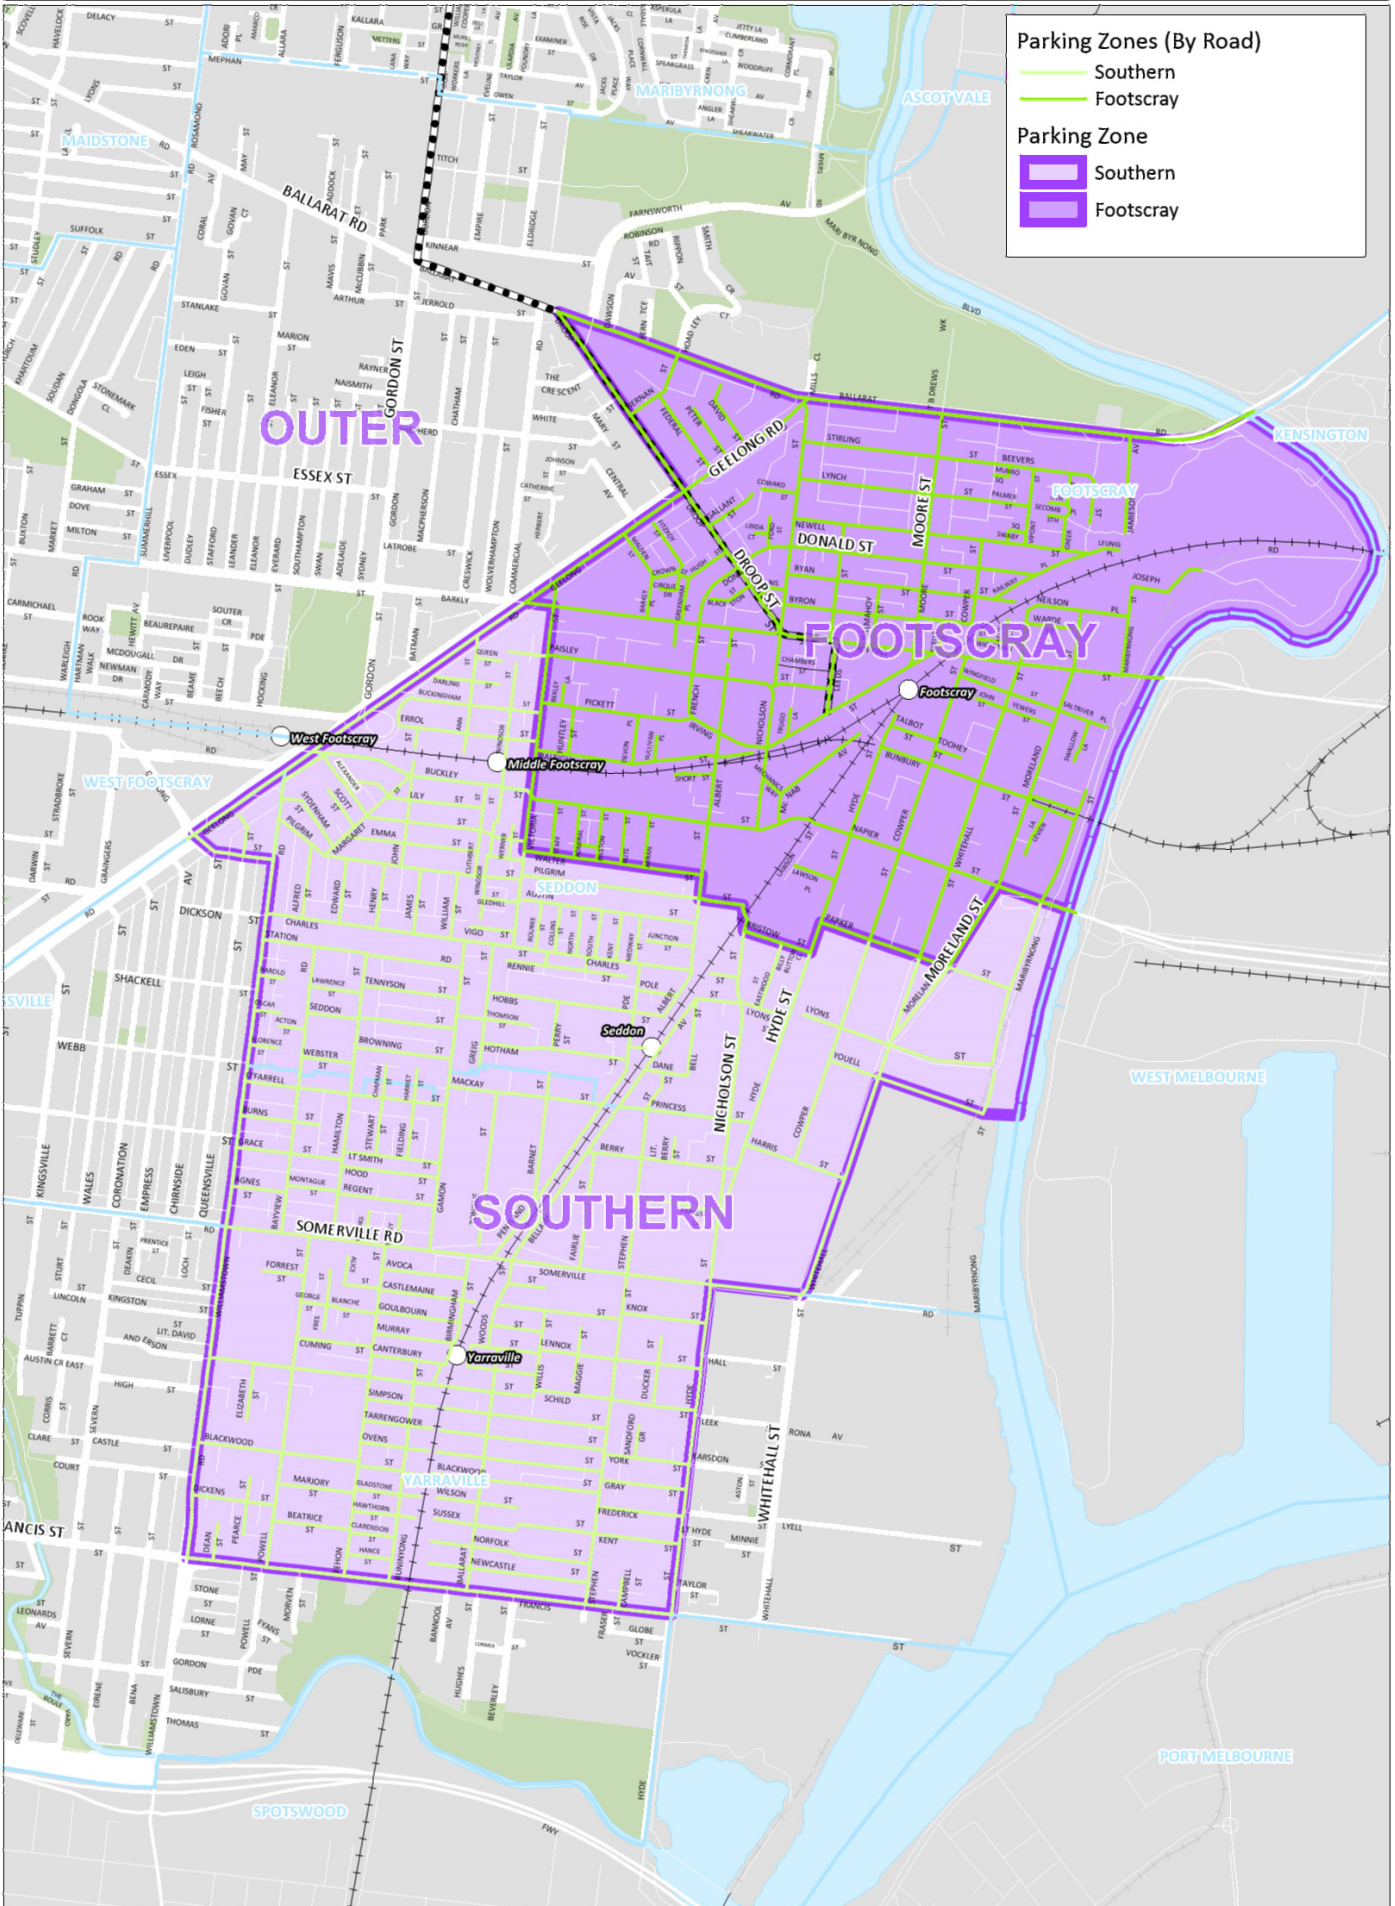

PARKING ZONES

PRINT DATE: 4/11/2015

Parking Zones (By Road)

- Southern
- Footscray

Parking Zone

- Southern
- Footscray