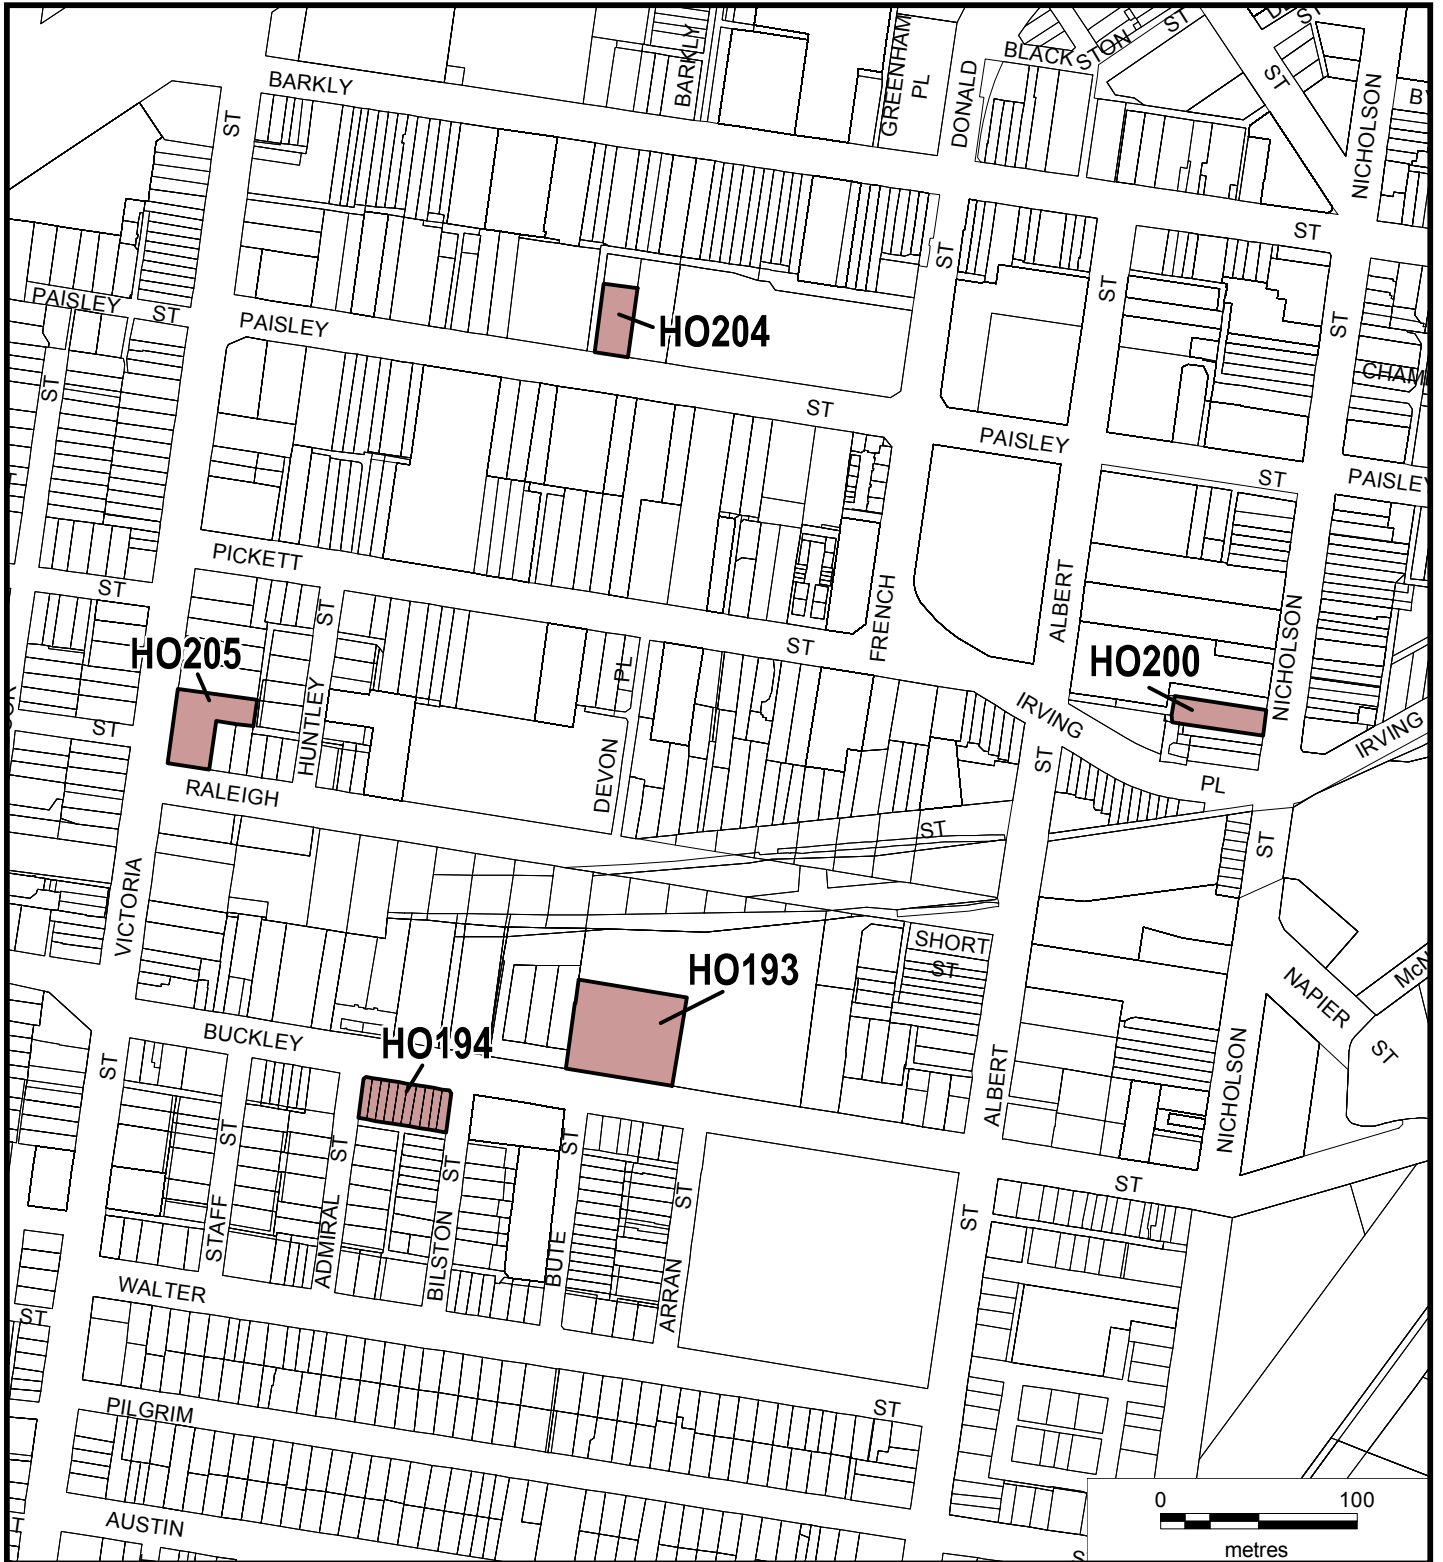

MARIBYRNONG PLANNING SCHEME

LOCAL PROVISION

Part of Planning Scheme Map 8HO

LEGEND

HO HERITAGE OVERLAY

AMENDMENT C125