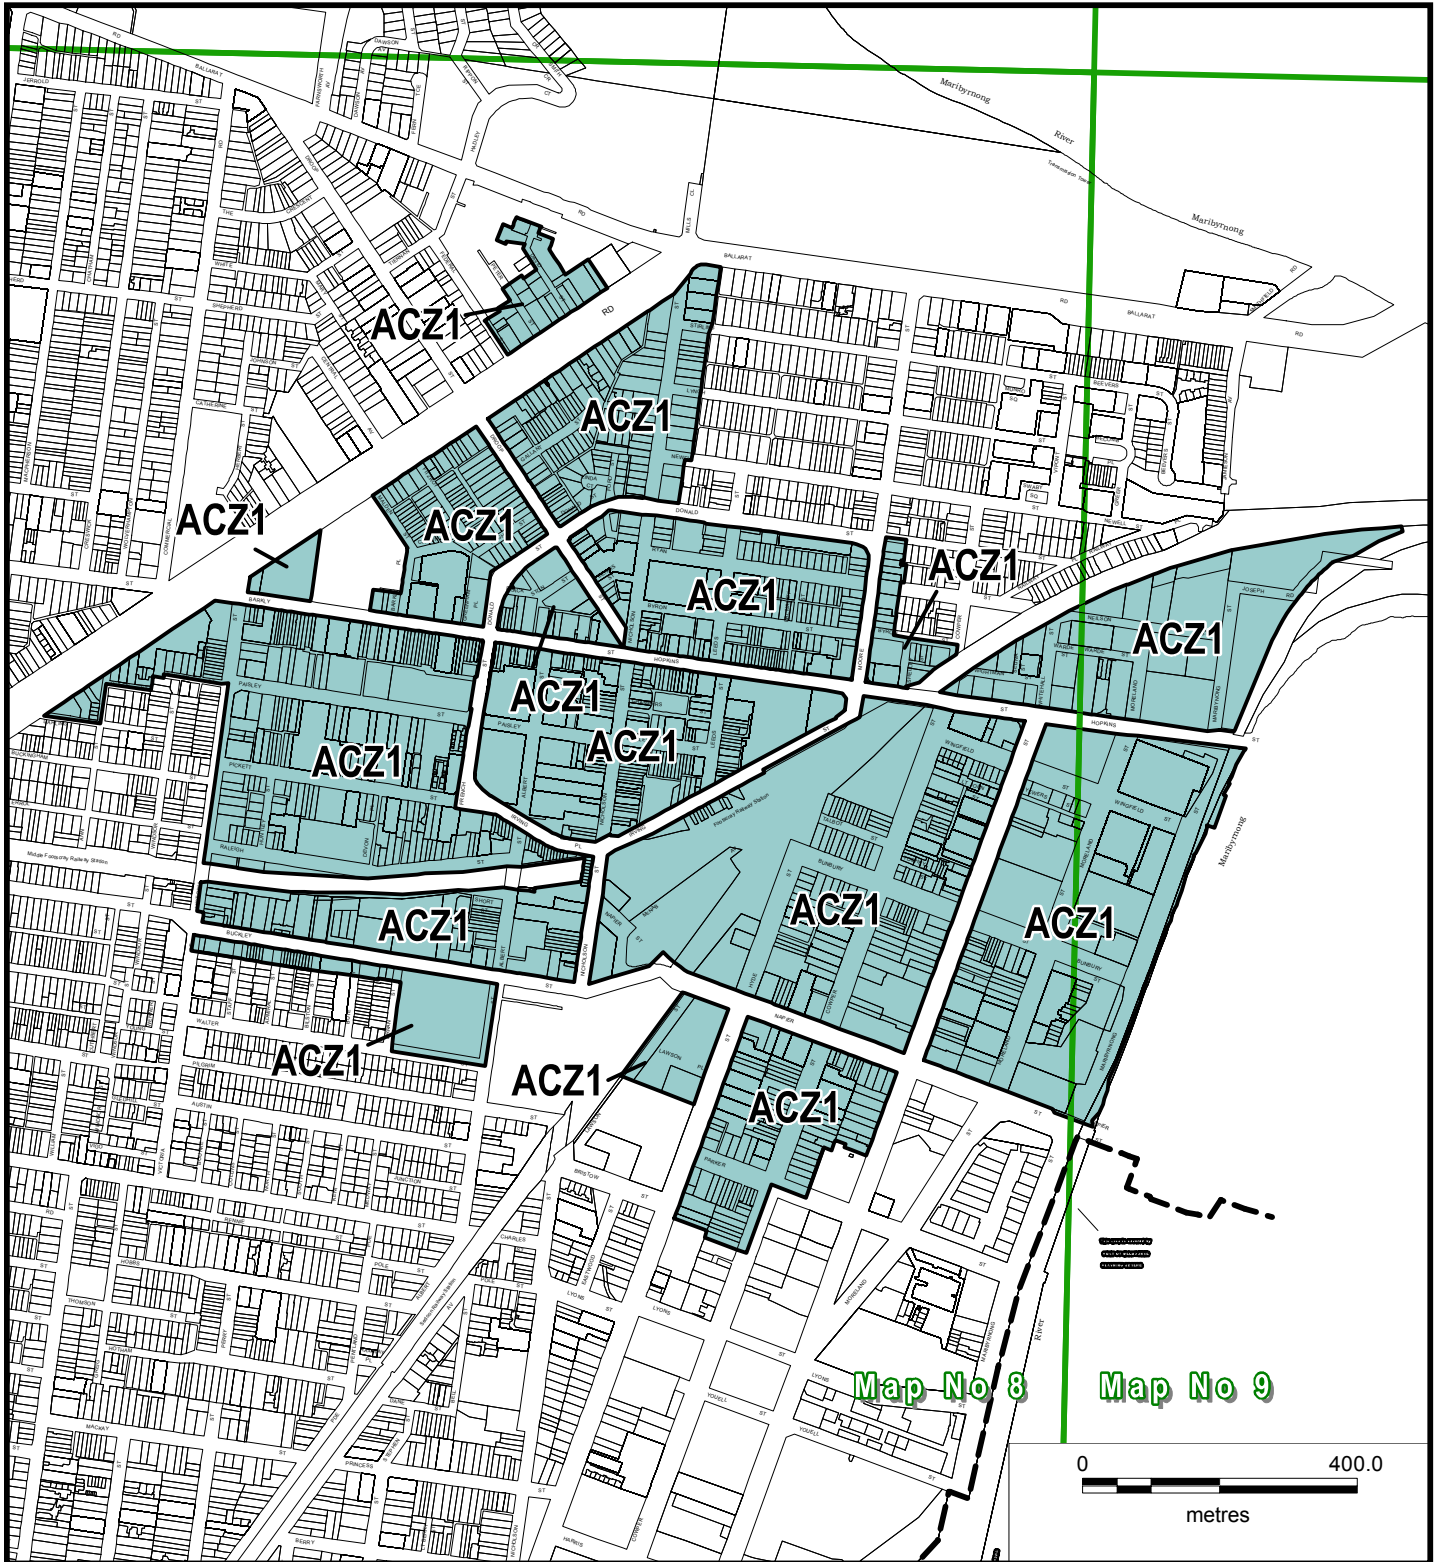

# MARIBYRNONG PLANNING SCHEME LOCAL PROVISION

## LEGEND

**ACZ1** ACTIVITY CENTRE ZONE  
- SCHEDULE 1

Part of Planning Scheme Map 8 & 9