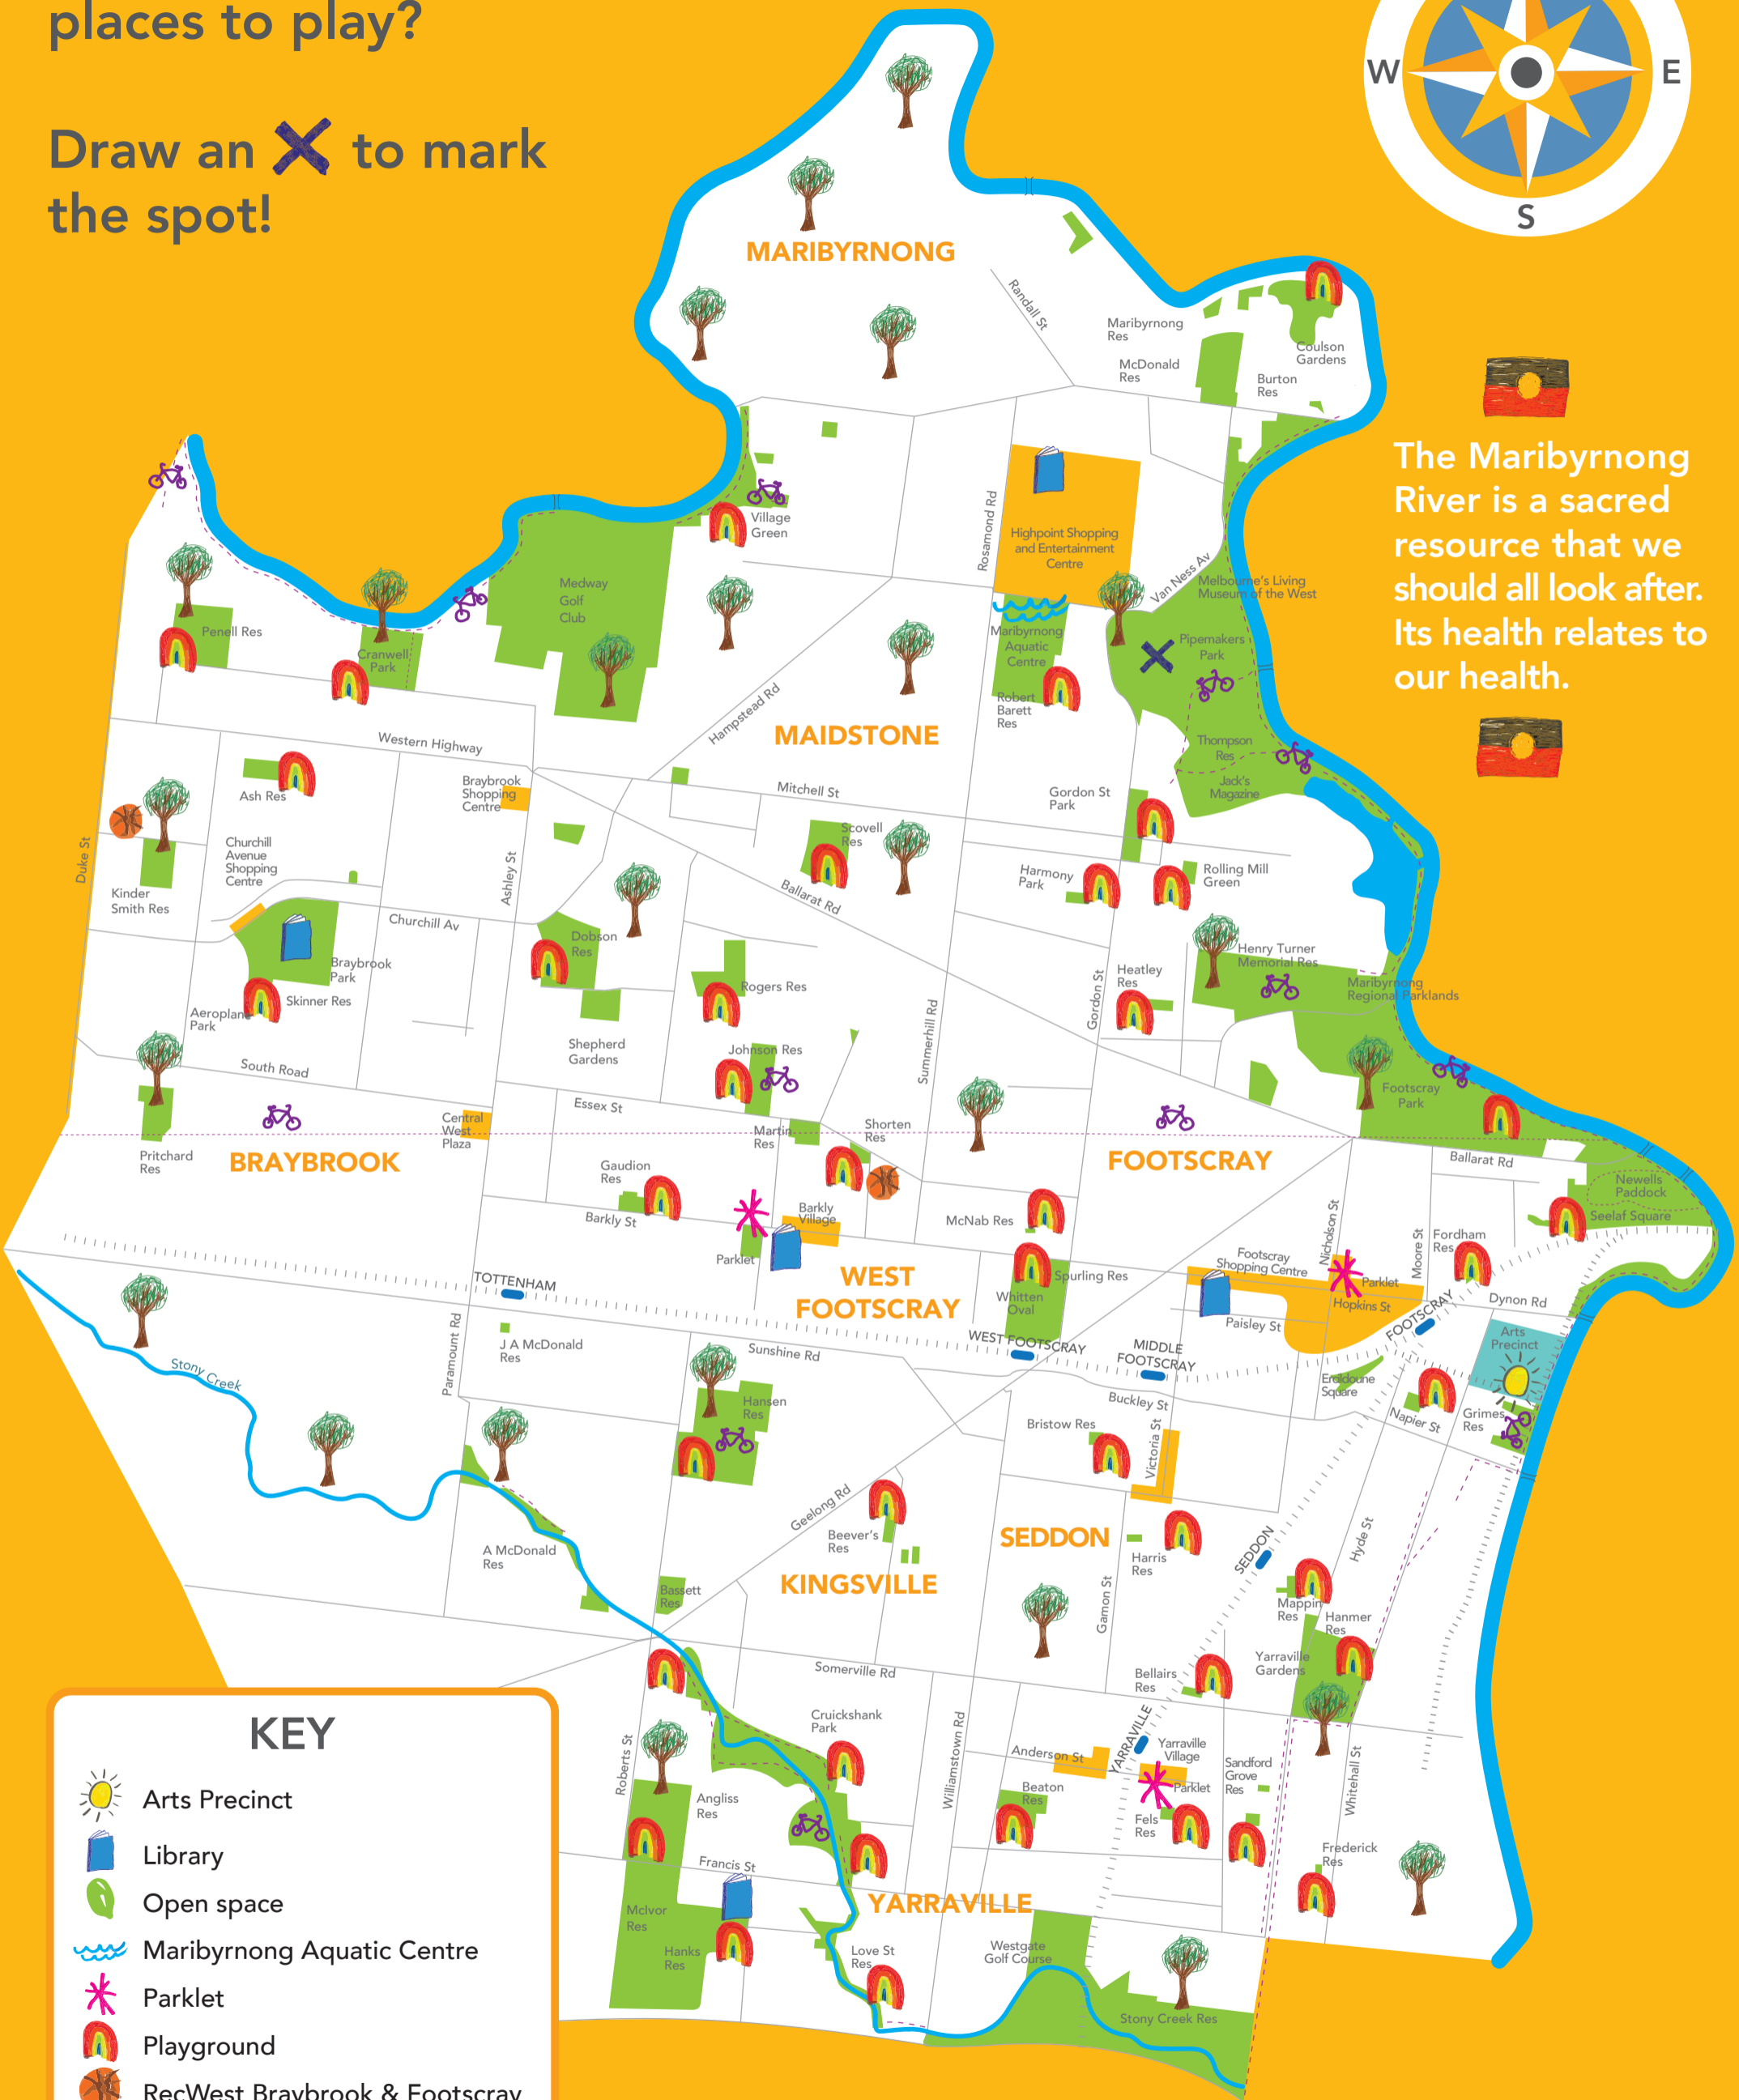

Where are your favourite places to play?

Draw an **X** to mark the spot!

The Maribyrnong River is a sacred resource that we should all look after. Its health relates to our health.

KEY

- Arts Precinct
- Library
- Open space
- Maribyrnong Aquatic Centre
- Parklet
- Playground
- RecWest Braybrook & Footscray
- Shopping
- Train station
- Walking / bike track

Disclaimer: All due care has been taken to prepare this map and its contents. However, Maribyrnong City Council does not accept liability for any statements, opinions, errors or omissions contained herein.